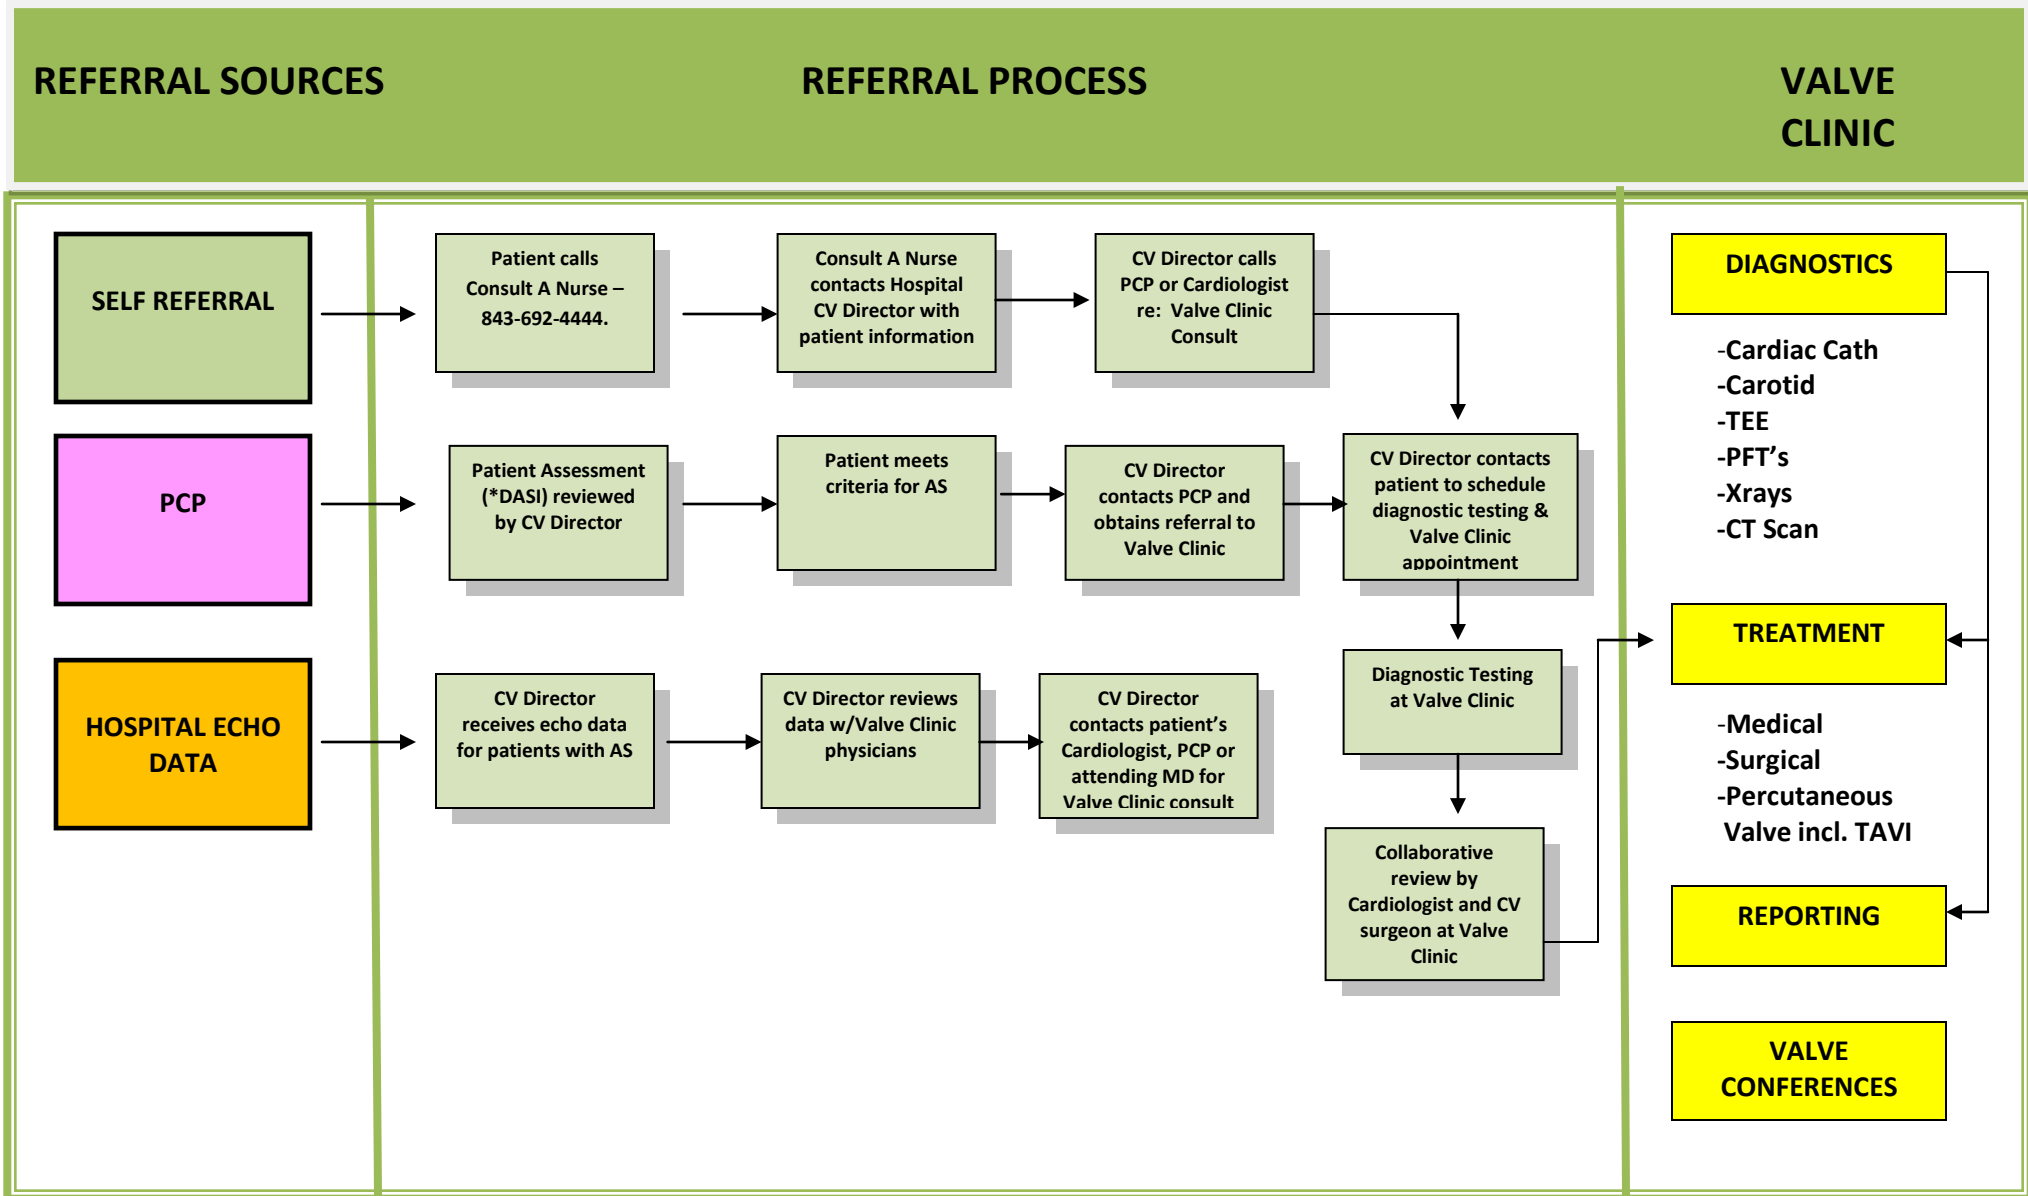

Grand Strand Regional Medical Center Valve Clinic

*DASI – DUKE ACTIVITY STATUS INDEX